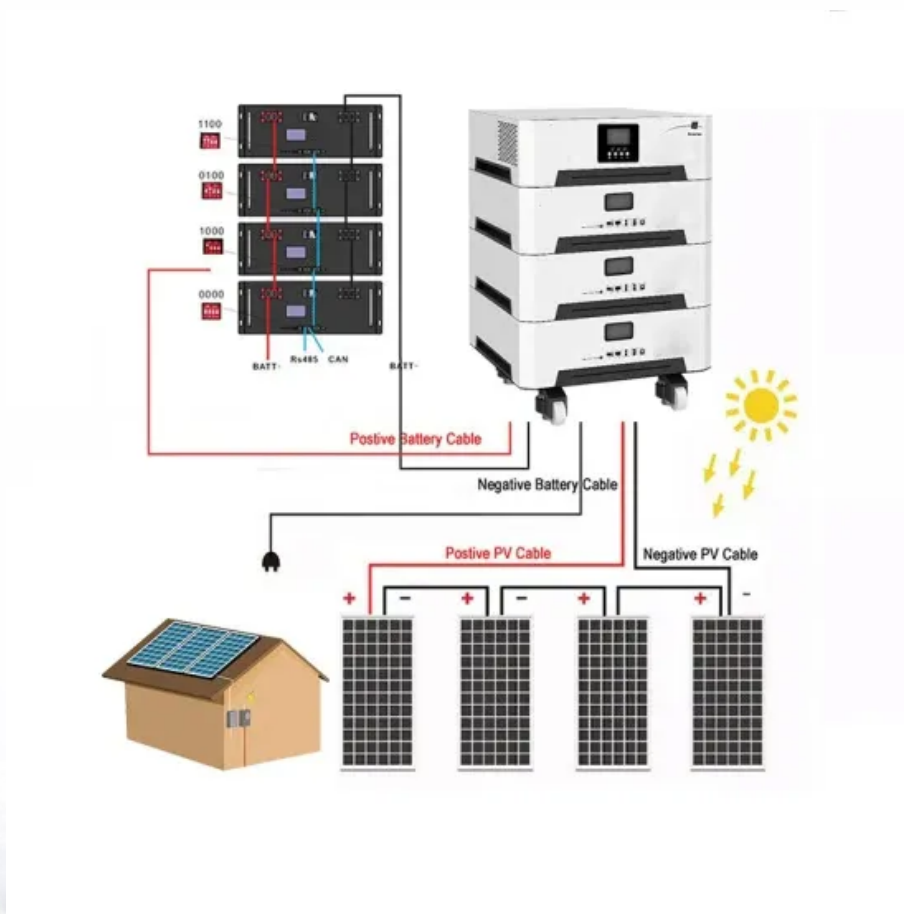

# What are the base station communication equipment in South Africa

## Overview

---

Base stations receive signals from M.A.M.I communicators, displays them on the built-in screen and/or sends to our control room software. Below is a list of modules that can be added to a base:.

Base stations receive signals from M.A.M.I communicators, displays them on the built-in screen and/or sends to our control room software. Below is a list of modules that can be added to a base:.

Base stations receive signals from M.A.M.I communicators, displays them on the built-in screen and/or sends to our control room software. Telephone : Using available land line telephone network. Super fast transmission, less than a 10th of a second! Base stations receive signals from M.A.M.I.

The DIB-R5 base station family is a constituent of the TETRA mobile radio system ACCESSNET-T IP and ensures the powerful and reliable mobile radio

coverage across a specific area. Supporting both TETRA Release 2 and TETRA Enhanced Data Service (TEDS), the DIB-R5 base station is as an attractive.