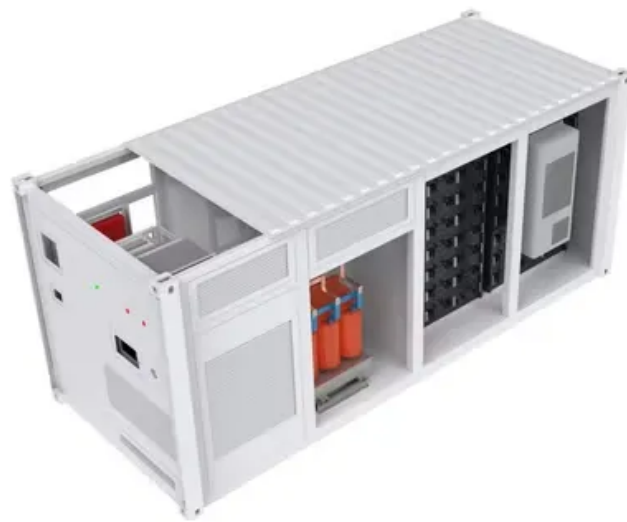

SolarTech Power Solutions

Solar 120w solar panel

Overview

What is a 12V 120W solar panel?

Ideally suited for a motorhome or large caravan. This 12v 120w solar panel is powerful enough to keep your battery charged over long periods away without starting the generator or plugging in to an external source. Comes with MC4 connectors so they are easily added to a string and protected from the wet weather.

What is a 120W foldable solar panel?

Contact us directly. The 120W Foldable Solar Panel is designed to charge small to medium electronic devices using DC power or one of many available accessories. Easy to Use - Unfold the panel and start charging in seconds. Durable - marine grade connectors, weather-resistant fabric, military tested.

What is a 120 cell solar panel?

A 120 cell solar panel is called a half cell module and is a panel that has 60 solar cells that have been cut in half. These solar cells, which still act as photoelements, convert solar energy into electricity.

What is a 150W 12V solar panel?

The 150W 12V Solar Panel from Camec uses mono-crystalline technology to generate maximum current from toughened-glass covered panels. More info.

How many watts can a 120W solar panel produce?