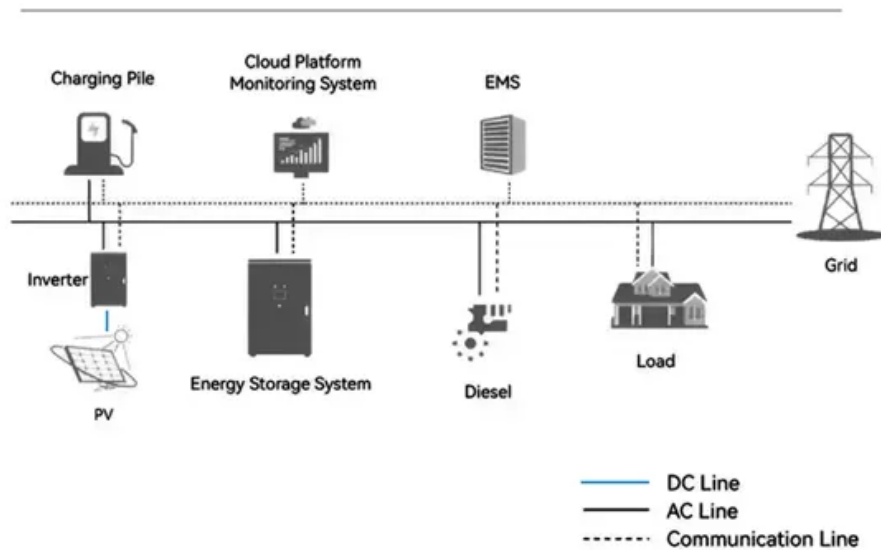

SolarTech Power Solutions

Cape Verde 5G base station requires distribution box

System Topology

Overview

What is a 5G base station?

Base Station Base Station (BS) is a key component of the 5G Radio Access Network (RAN) architecture that serves as an access point for wireless connections between user equipment (UE) and the network. It consists of a radio unit and an antenna system that transmits and receives signals to and from the UE.

What are 5G ran nodes?

These nodes include the User Equipment (UE), the Base Station (BS), the Central Unit (CU), and the Distributed Unit (DU). The 5G RAN architecture also includes several key components, including the Radio Frequency (RF) Front End, the Digital Signal Processor (DSP), and the Antenna System.

What are 5G ran components?

The 5G Radio Access Network (RAN) components are key elements that enable high-speed, low-latency wireless communication. These components include the Radio Frequency (RF) Front End, the Digital Signal Processor (DSP), and the Antenna System. 5G RAN Components Lists: 1. Distributed Unit (DU).

What is a 5G ran control unit?

Control Unit (CU) The Central Unit (CU) efficiently orchestrates network resources and manages base stations, playing a critical role in enhancing 5G RAN performance and adaptability. One of the key functions of the CU is to establish and release connections between user equipment and the network.